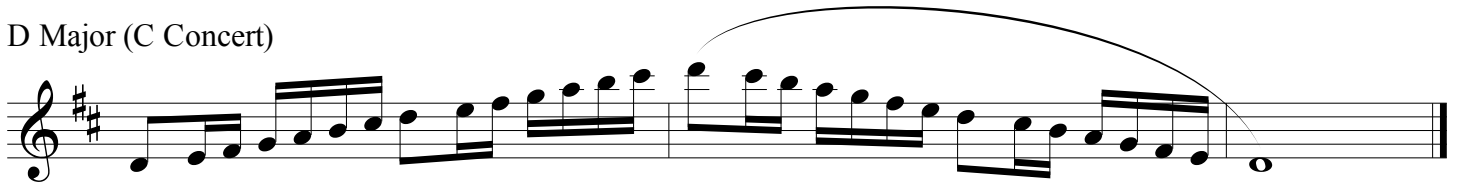

Major & Chromatic Scales

Tenor Saxophone

C Major (B \flat Concert)

F Major* (E \flat Concert)

B \flat Major* (A \flat Concert)

E \flat Major* (D \flat Concert)

A \flat Major (G \flat Concert)

D \flat Major (B Concert)

G \flat Major (E Concert)

B Major* (A Concert)

E Major* (D Concert)

A Major* (G Concert)

D Major (C Concert)

G Major (F Concert)

Chromatic Scale

1. Tempo is $\text{♩} = 72$
2. Scales marked with an asterisk (*) are required for District IV Honor Band on odd numbered audition years.
3. Scales without an asterisk (*) are required for District IV Honor Band on even numbered audition years.
4. Chromatic scale is required for District IV Honor Band every year.
5. All scales are required for LMEA All-State every year.
6. Rhythm, articulation, and tempo must be adhered to.