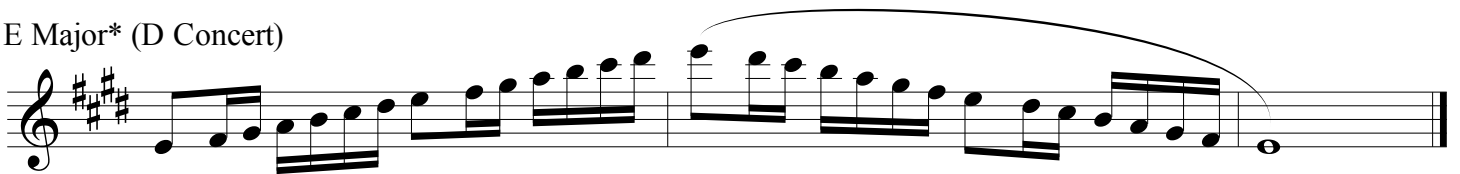

Major & Chromatic Scales

Tenor Saxophone

C Major (B \flat Concert)

F Major* (E \flat Concert)

B \flat Major* (A \flat Concert)

E \flat Major* (D \flat Concert)

A \flat Major (G \flat Concert)

D \flat Major (B Concert)

G \flat Major (E Concert)

B Major* (A Concert)

E Major* (D Concert)

A Major* (G Concert)

D Major (C Concert)

G Major (F Concert)

Chromatic Scale

1. Tempo is $\text{♩} = 72$
2. Scales marked with an asterisk (*) are required for District IV Honor Band on odd numbered audition years.
3. Scales without an asterisk (*) are required for District IV Honor Band on even numbered audition years.
4. Chromatic scale is required for District IV Honor Band every year.
5. All scales are required for LMEA All-State every year.
6. Rhythm, articulation, and tempo must be adhered to.