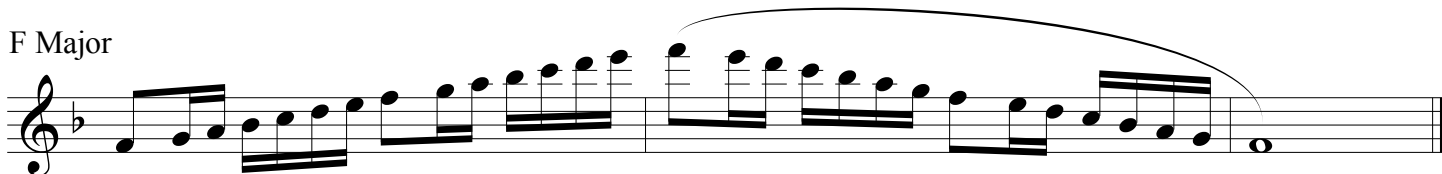

Major & Chromatic Scales

Oboe

C Major

F Major

B \flat Major

E \flat Major*

A \flat Major*

D \flat Major*

G \flat Major

B Major

E Major

A Major*

D Major*

G Major*

Chromatic Scale

1. Tempo is $\text{♩} = 72$
2. Scales marked with an asterisk (*) are required for District IV Honor Band on odd numbered audition years.
3. Scales without an asterisk (*) are required for District IV Honor Band on even numbered audition years.
4. Chromatic scale is required for District IV Honor Band every year.
5. All scales are required for LMEA All-State every year.
6. Rhythm, articulation, and tempo must be adhered to.