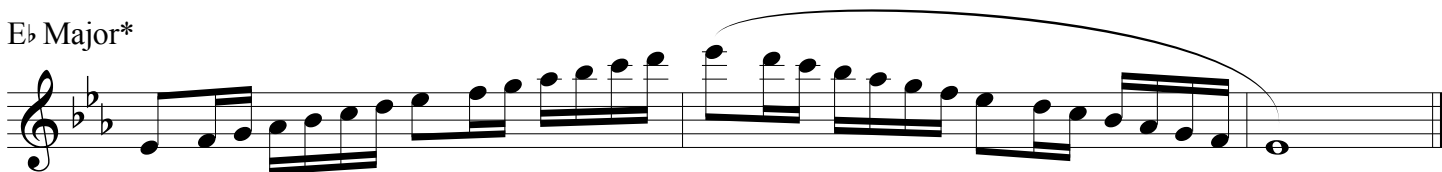

Major & Chromatic Scales

Oboe

C Major

F Major

B \flat Major

E \flat Major*

A \flat Major*

D \flat Major*

G \flat Major

B Major

E Major

A Major*

D Major*

G Major*

Chromatic Scale

1. Tempo is $\text{♩} = 72$
2. Scales marked with an asterisk (*) are required for District IV Honor Band on odd numbered audition years.
3. Scales without an asterisk (*) are required for District IV Honor Band on even numbered audition years.
4. Chromatic scale is required for District IV Honor Band every year.
5. All scales are required for LMEA All-State every year.
6. Rhythm, articulation, and tempo must be adhered to.