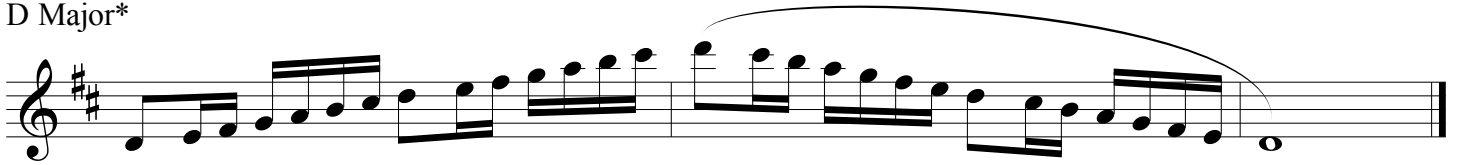

Major & Chromatic Scales

Oboe

C Major

F Major

B \flat Major

E \flat Major*

A \flat Major*

D \flat Major*

G \flat Major

B Major

E Major

A Major*

D Major*

G Major*

Chromatic Scale

1. Tempo is $\text{♩} = 72$
2. Scales marked with an asterisk (*) are required for District IV Honor Band on odd numbered audition years.
3. Scales without an asterisk (*) are required for District IV Honor Band on even numbered audition years.
4. Chromatic scale is required for District IV Honor Band every year.
5. All scales are required for LMEA All-State every year.
6. Rhythm, articulation, and tempo must be adhered to.