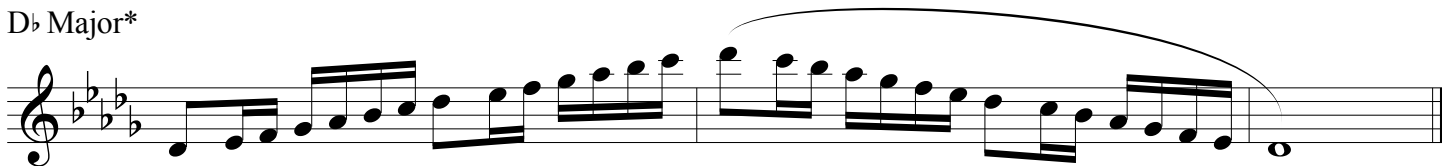

Major & Chromatic Scales

Oboe

C Major

F Major

B \flat Major

E \flat Major*

A \flat Major*

D \flat Major*

G \flat Major

B Major

E Major

A Major*

D Major*

G Major*

Chromatic Scale

1. Tempo is $\text{♩} = 72$
2. Scales marked with an asterisk (*) are required for District IV Honor Band on odd numbered audition years.
3. Scales without an asterisk (*) are required for District IV Honor Band on even numbered audition years.
4. Chromatic scale is required for District IV Honor Band every year.
5. All scales are required for LMEA All-State every year.
6. Rhythm, articulation, and tempo must be adhered to.