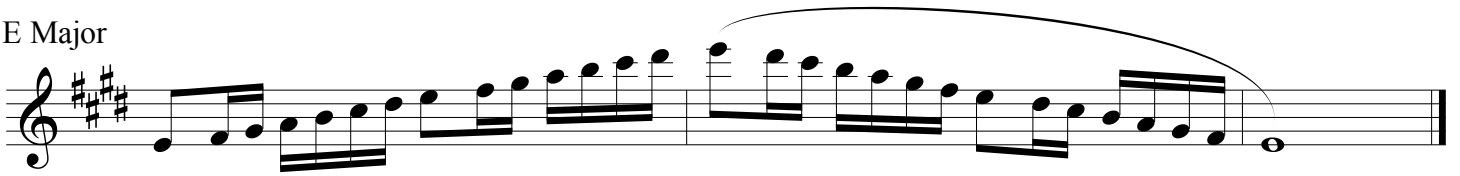

Major & Chromatic Scales

Oboe

C Major

F Major

B \flat Major

E \flat Major*

A \flat Major*

D \flat Major*

G \flat Major

B Major

E Major

A Major*

D Major*

G Major*

Chromatic Scale

1. Tempo is $\text{♩} = 72$
2. Scales marked with an asterisk (*) are required for District IV Honor Band on odd numbered audition years.
3. Scales without an asterisk (*) are required for District IV Honor Band on even numbered audition years.
4. Chromatic scale is required for District IV Honor Band every year.
5. All scales are required for LMEA All-State every year.
6. Rhythm, articulation, and tempo must be adhered to.