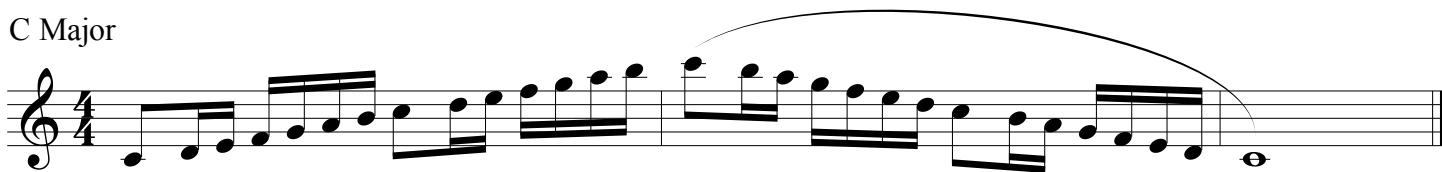

Major & Chromatic Scales

Oboe

C Major

F Major

B \flat Major

E \flat Major*

A \flat Major*

D \flat Major*

G \flat Major

B Major

E Major

A Major*

D Major*

G Major*

Chromatic Scale

1. Tempo is $\text{♩} = 72$
2. Scales marked with an asterisk (*) are required for District IV Honor Band on odd numbered audition years.
3. Scales without an asterisk (*) are required for District IV Honor Band on even numbered audition years.
4. Chromatic scale is required for District IV Honor Band every year.
5. All scales are required for LMEA All-State every year.
6. Rhythm, articulation, and tempo must be adhered to.